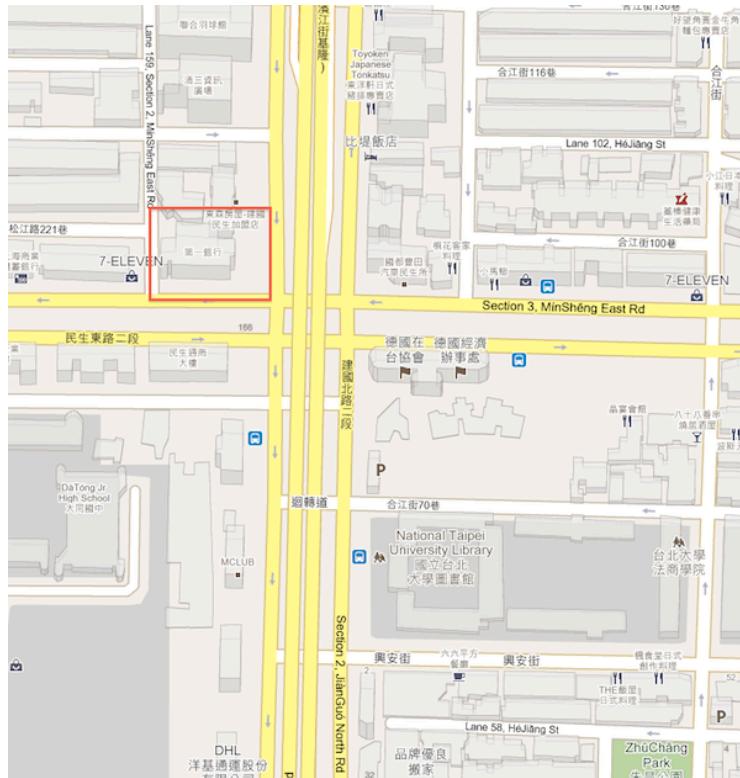

Directions to Insyde Software's Headquarters in Taipei, Taiwan

From Taiwan Taoyuan International Airport (TPE)

Take Bus from Taiwan Taoyuan International Airport (TPE)

- Taiwan Bus Corporation (KuoKuang Line)— From Taiwan Taoyuan International Airport (TPE) to Taipei**
 Service Hours: 06:45AM –12:00AM, Journey Time: per 20-30 minutes
 Stop Station: Zhongshan Junior High School MRT Station
- EVERGREEN Bus Corporation - From Taiwan Taoyuan International Airport (TPE) to Taipei**
 Service Hours: 5:50AM - 12:30AM, Journey Time: per 15-20 minutes
 Stop Station: EVERGREEN INTERNATIONAL STORAGE & TRANSPORT CORP.

Transportation in Taipei

- By Taipei Metropolitan (MRT)**
 Take Muzha Line and get off at Zhongshan Junior High School MRT Station.
 Then, walk along with the Fuxing N. Rd. to Minshen E. Rd.
 Turn right and walk along with the Minshen E. Rd. to the JianGuo N. Rd.
- By Bus**
 Bus Stop: National Taipei University(JianGuo N. Road)
 Bus Line: 298,638
 Bus Stop: ZhaugChun Elementary School
 Bus Line: 298
 Bus Stop: Minsheng-Songjiang Rd.
 Bus Line: 109, 203, 214, 214(直達車), 222, 222(區間車), 226, 279, 280, 280(直達車), 290, 41, 49, 527, 642, 643, 676, 72, 72(直達車), 松江幹線, 松江-新生幹線
- By Car**
 Freeway: Take "National High Way No.1" to the YuanShan Interchange
 Proceed along with ChienKuo N. Rd Overpass"and Exit at Minquan E Rd. and ChienKuo N.Rd
 Parking: A public parking space under the ChienKuo N. Rd. Overpass.